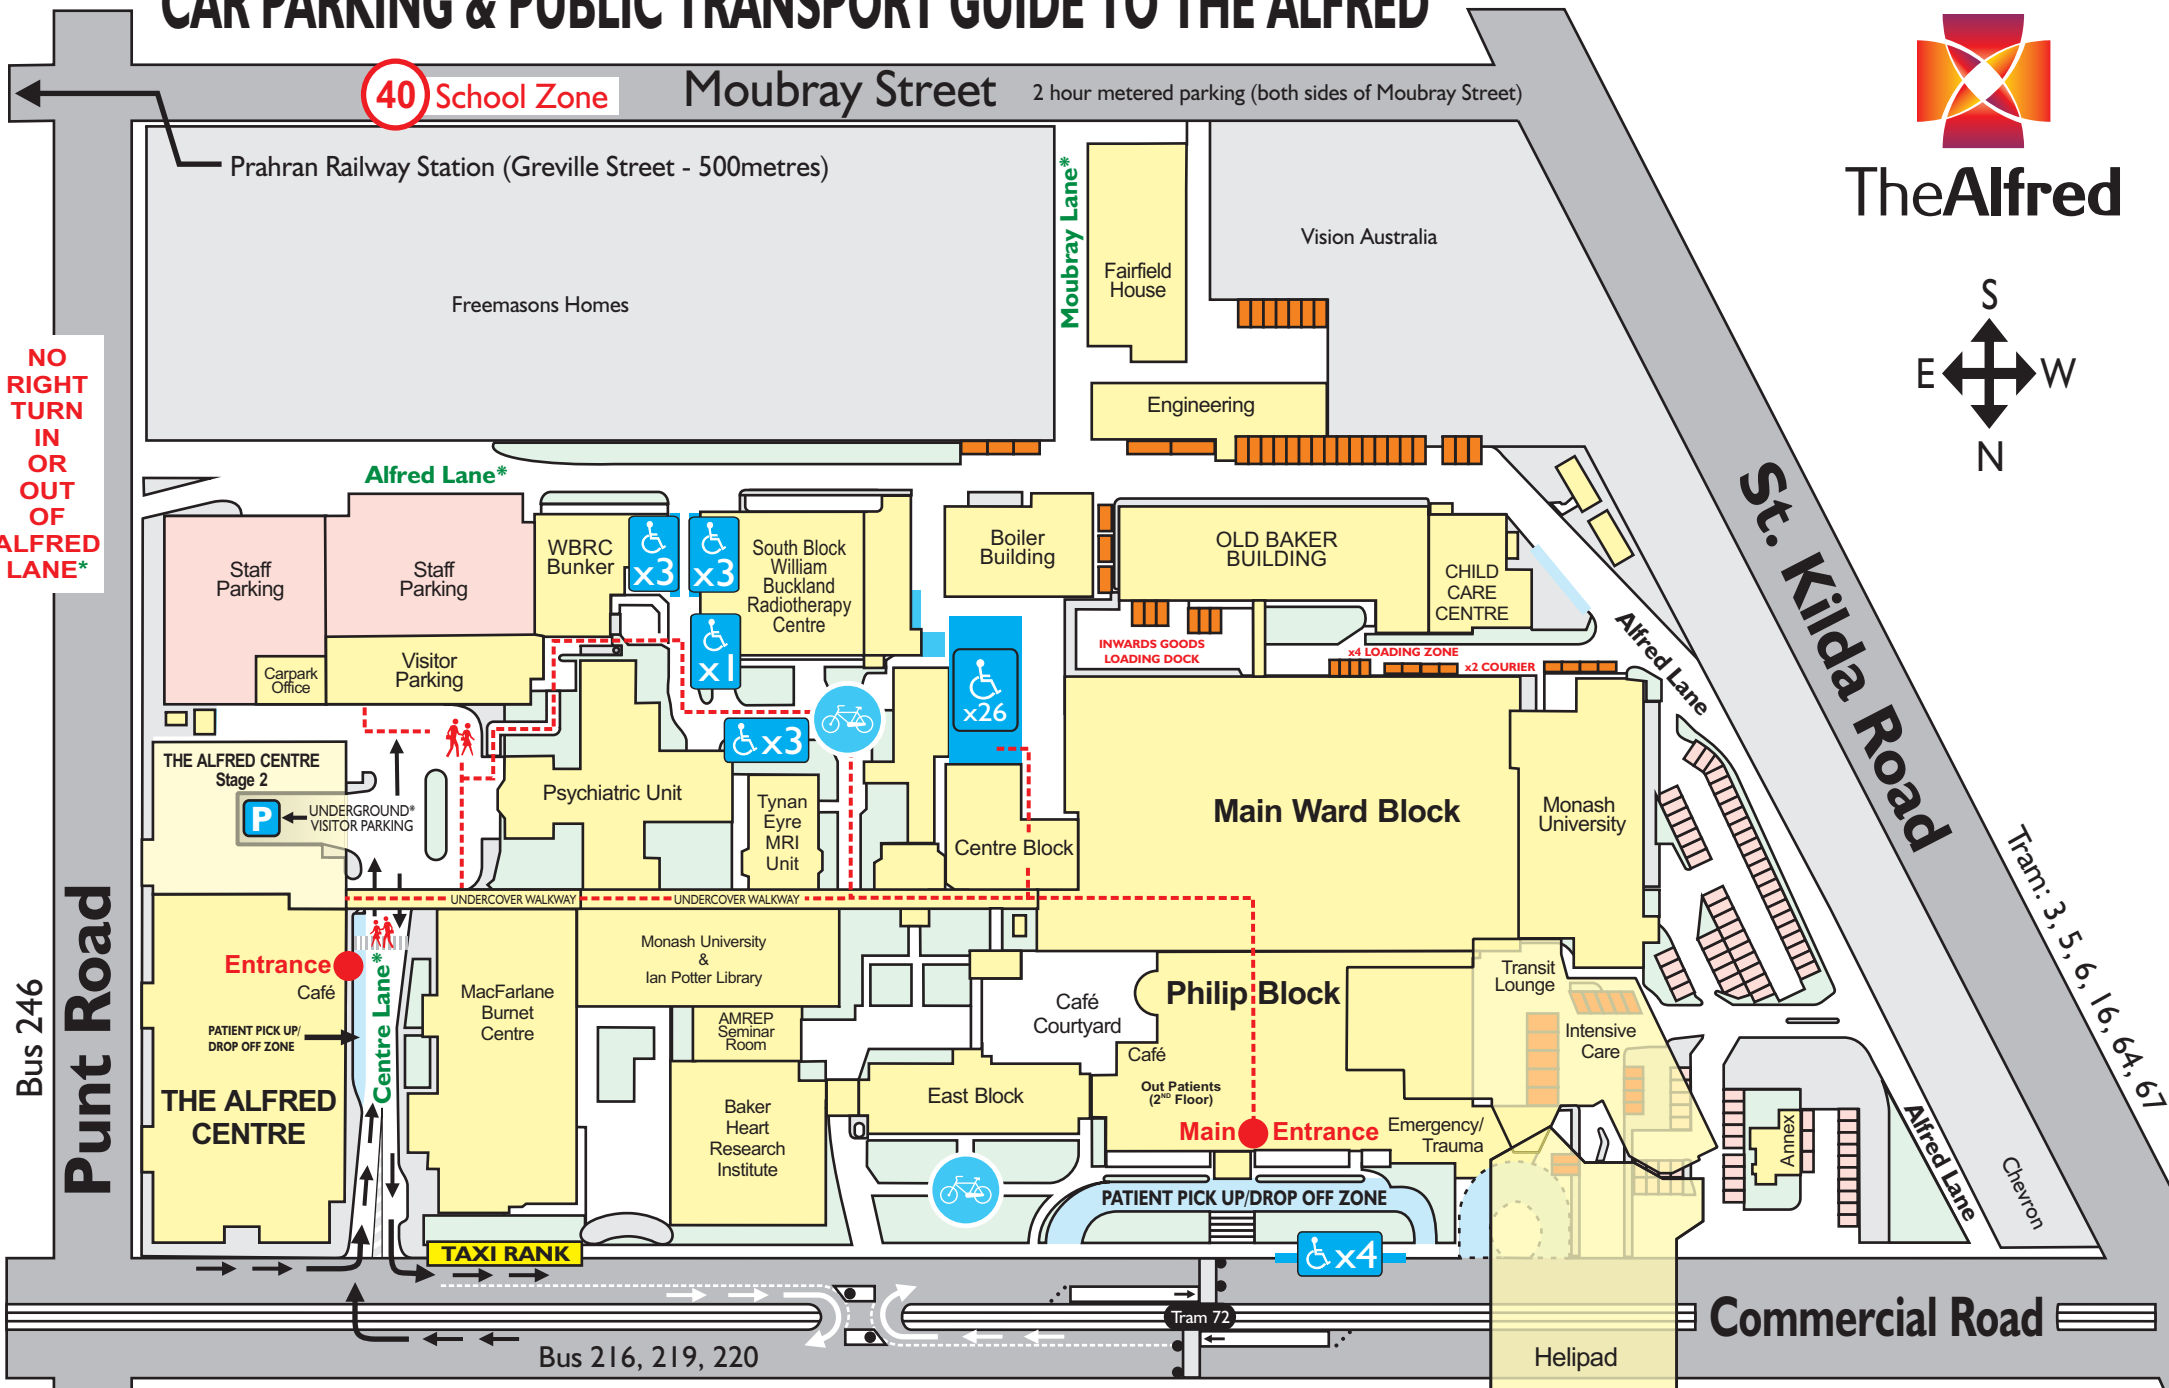

CAR PARKING & PUBLIC TRANSPORT GUIDE TO THE ALFRED

The Alfred

NO RIGHT TURN IN OR OUT OF ALFRED LANE*

Bus 246
Punt Road

St. Kilda Road
Tram: 3, 5, 6, 16, 64, 67
Alfred Lane
Chevron

Bus 216, 219, 220

Melway 58 B5
NOT TO SCALE
* New street names

* x16 UNDERGROUND DISABLED PARKING BAYS (Visitors Rates Apply) x16*

To find out more about changes in car parking arrangements at The Alfred visit The Alfred website at www.alfred.org.au or call (03) 9076 2000